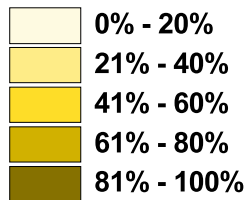

MTA Diesel Bus Depots in Communities of Color

LEGEND

- MTA Bus Depots
 - Parks, Cemeteries, etc.
- Percentage of People of Color
By 1990 Census Tracts

Communities of Color / People of Color include all ethnicities classified in the 1990 U.S. Census forms (Black, American Indian, Asian, Other, and Hispanic) except White.