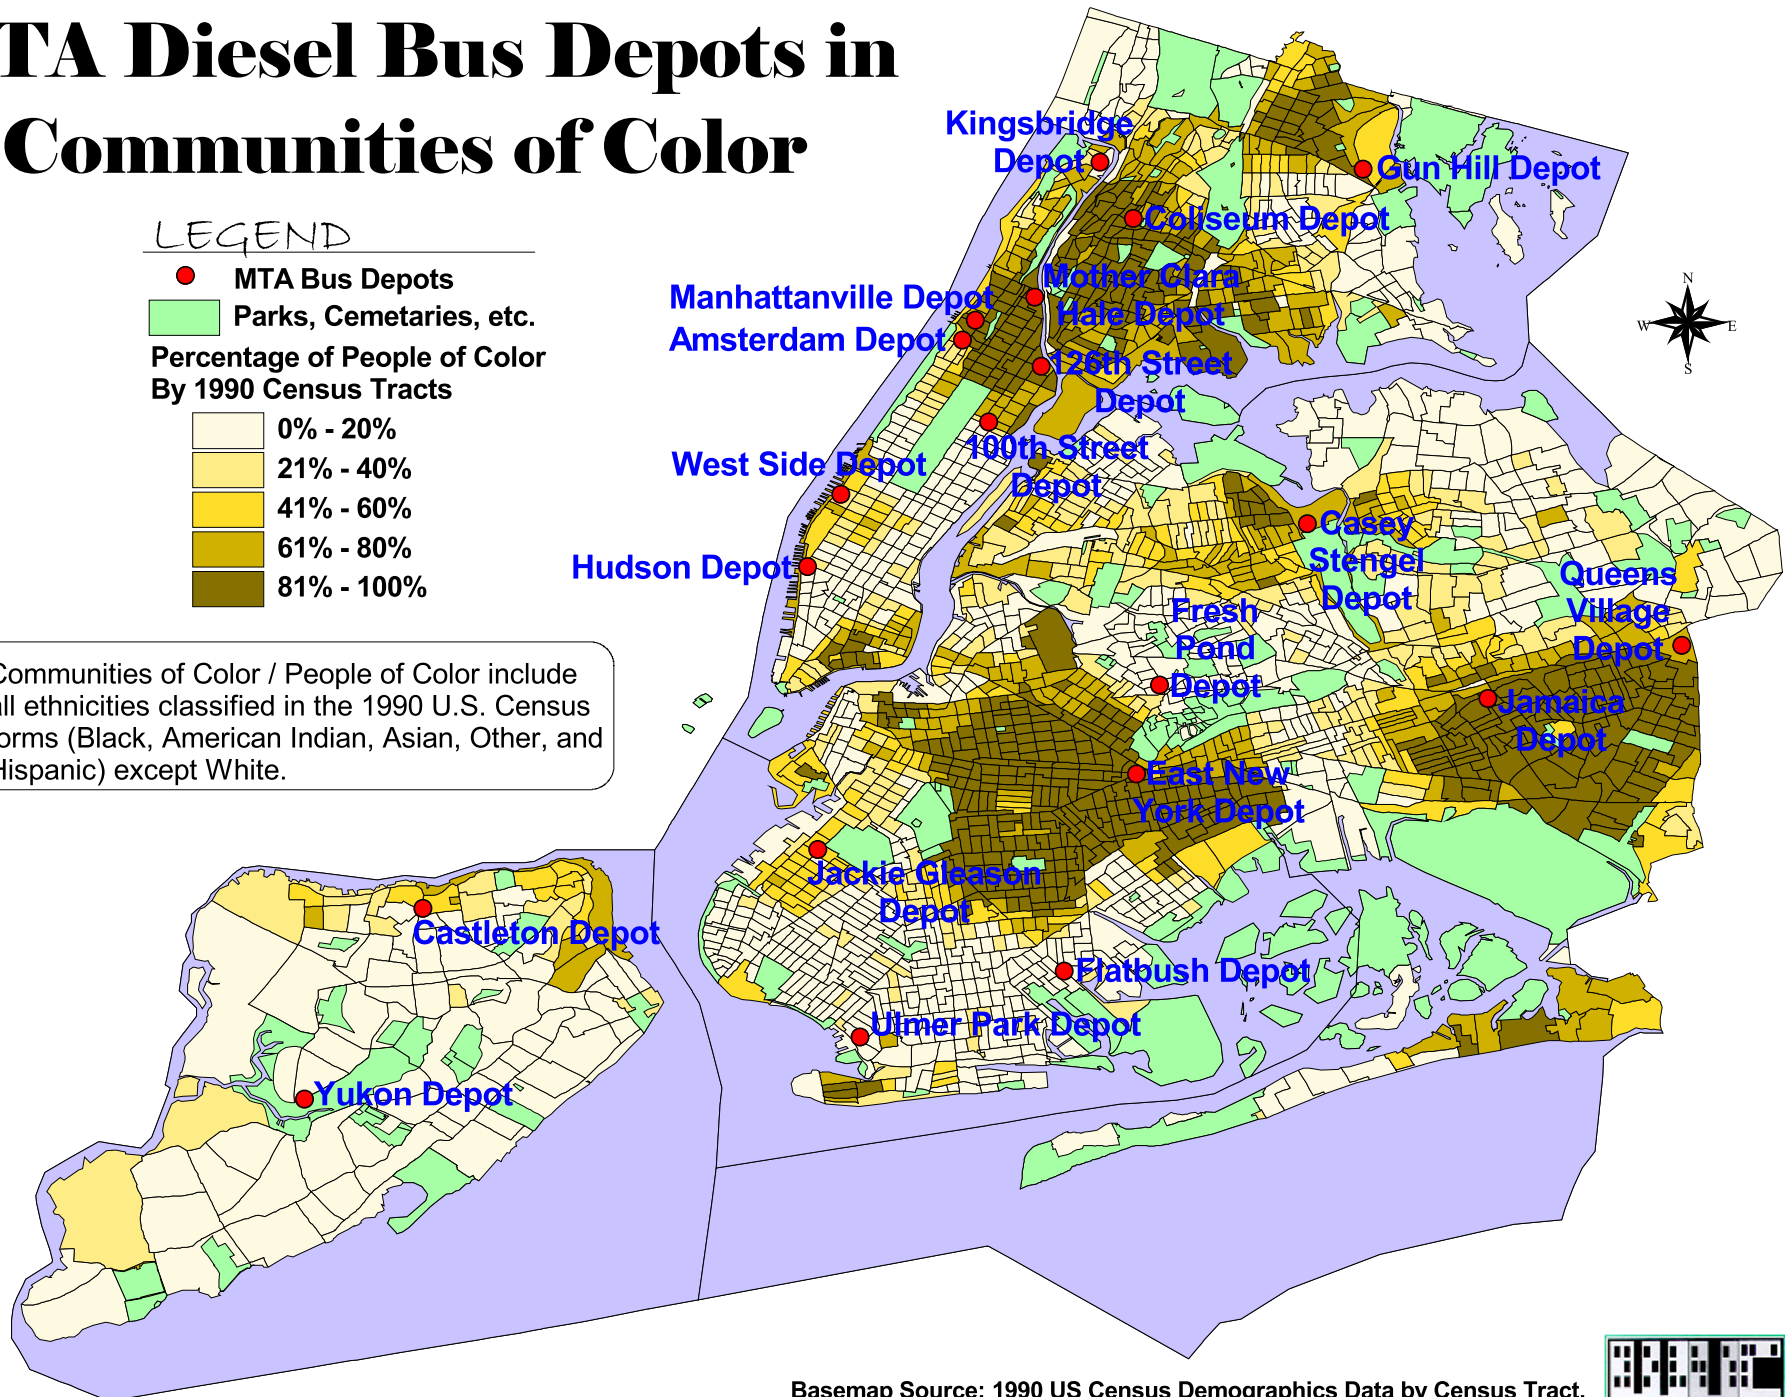

MTA Diesel Bus Depots in Communities of Color

LEGEND

- MTA Bus Depots
 - Parks, Cemeteries, etc.
- Percentage of People of Color
By 1990 Census Tracts

Communities of Color / People of Color include all ethnicities classified in the 1990 U.S. Census forms (Black, American Indian, Asian, Other, and Hispanic) except White.

Basemap Source: 1990 US Census Demographics Data by Census Tract.

Funded in Part by W. Alton Jones and the National Institute of Environmental Health Sciences.

Map prepared by West Harlem Environmental Action, Inc. (WE ACT) using ESRI ArcView® GIS v3.1.
If you have any questions or concerns, please contact WE ACT at (212) 961-1000.